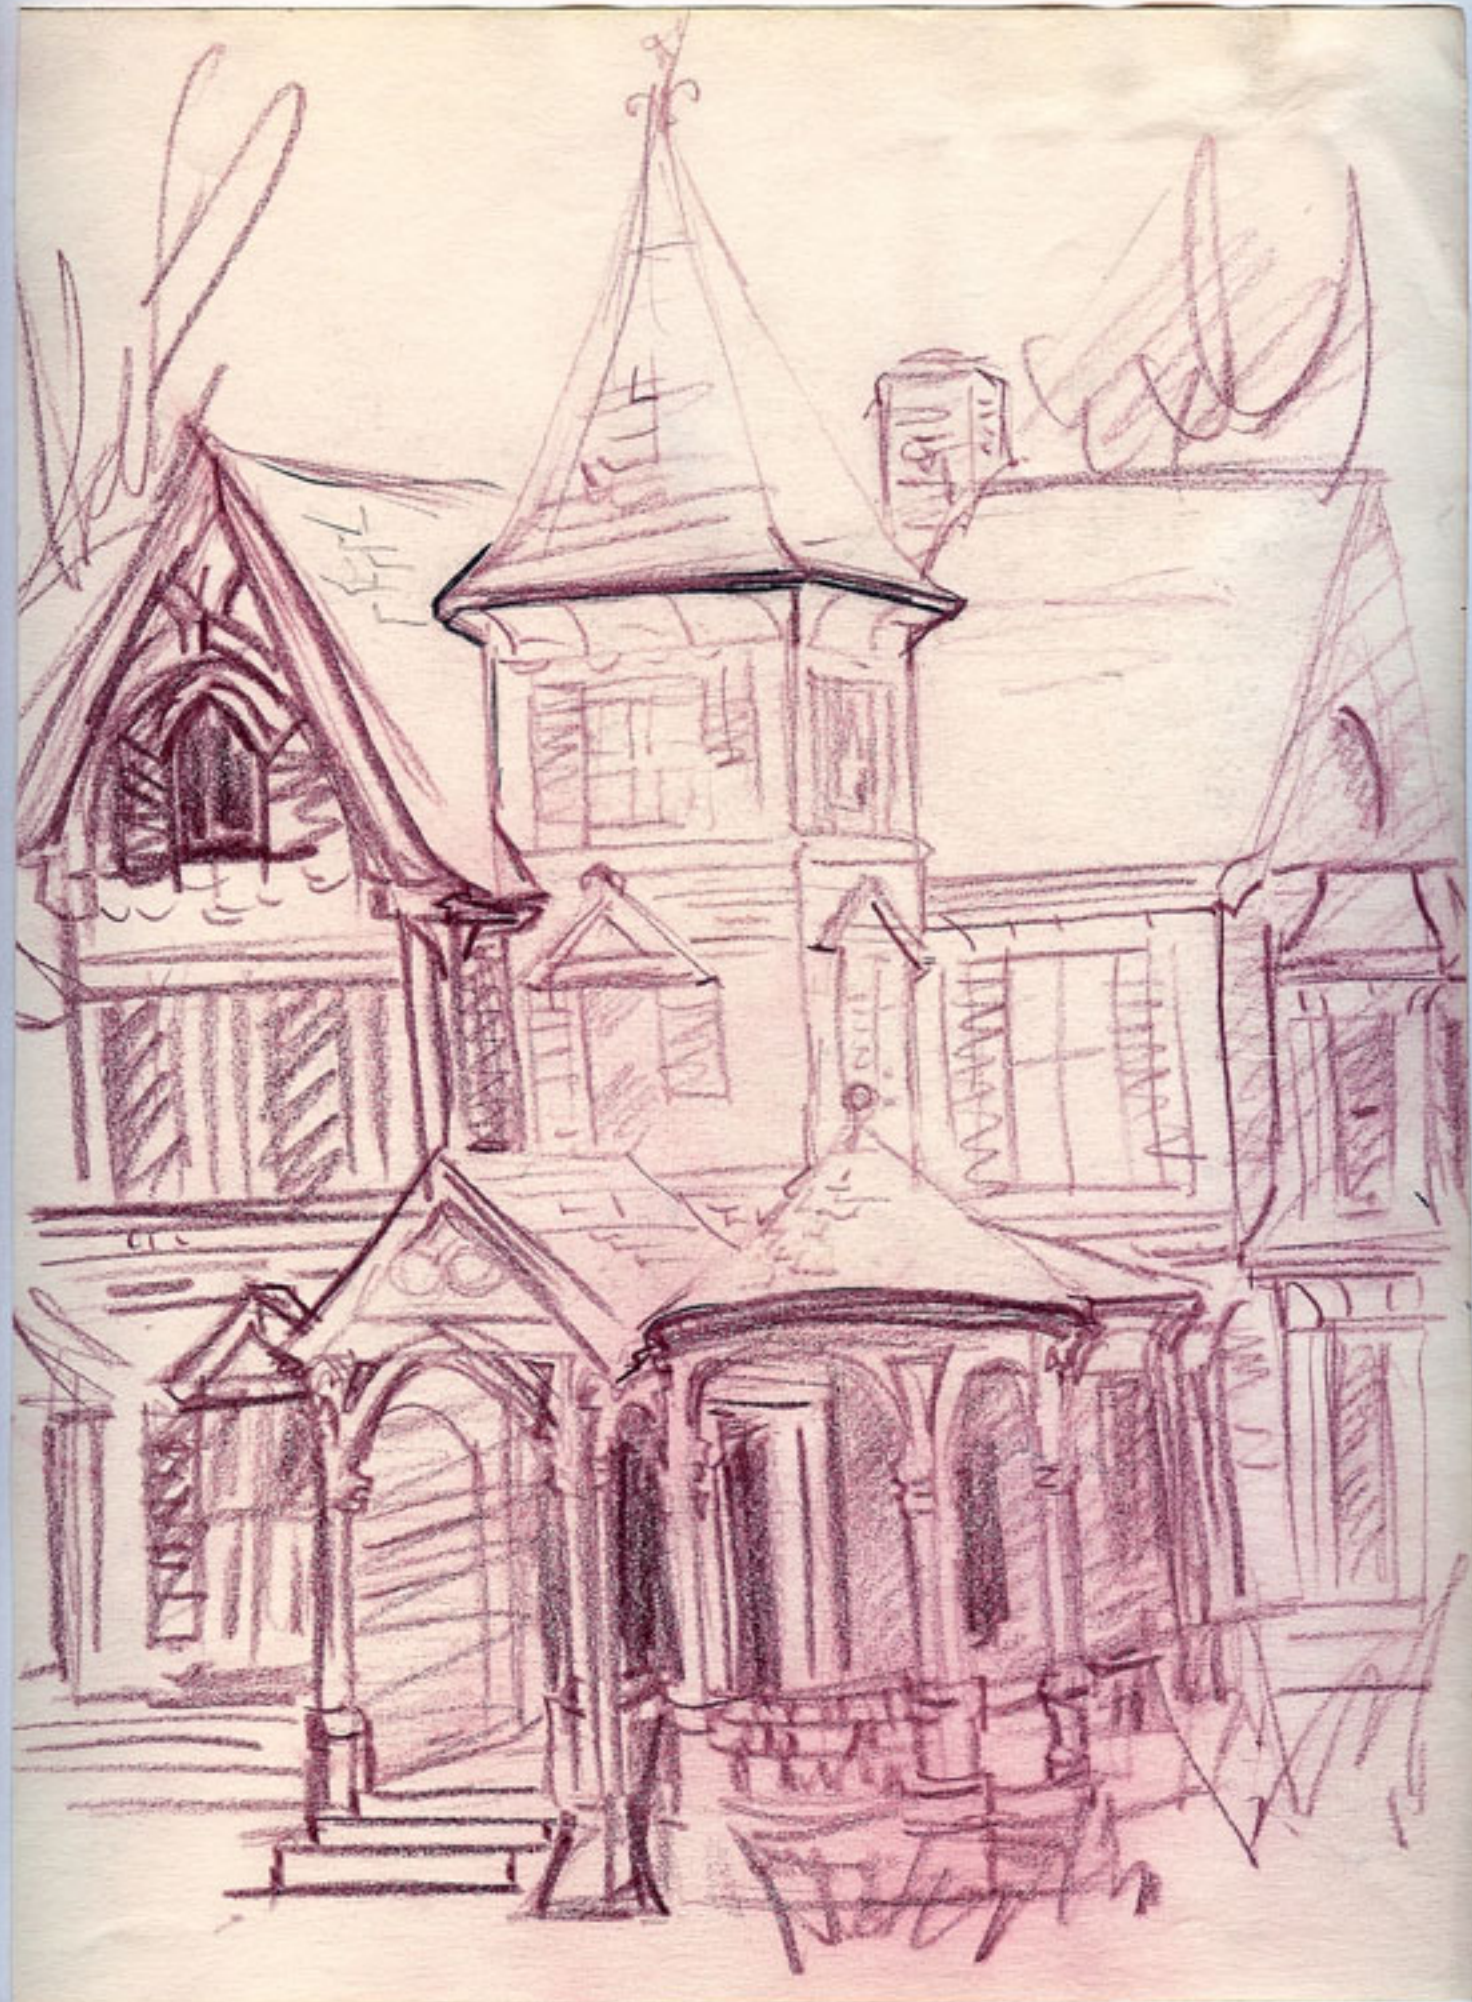

Janet Liff = A collection of thumbnails and sketches
ca. ^{Mo}1970 - 2009

Sketches of the Children - 1966-67

BILL DRIVING RACING HOME 1966

old Tucson
74

Patti - probably
Late 60's

West Va.

HOT
SUMMER
LIGHT

Color against light

Roman

Keystone Arch.

Cusped Pointed

Cusped Round

Five foil

Zanche's Tympanum

TUDOR

Spanish Renaissance

Tuscan

Moorish

Crypt introduced in 7th (600) cent.

English Gothic

Vault

Renaissance window

Vault Groin

KLOSS CLOSS